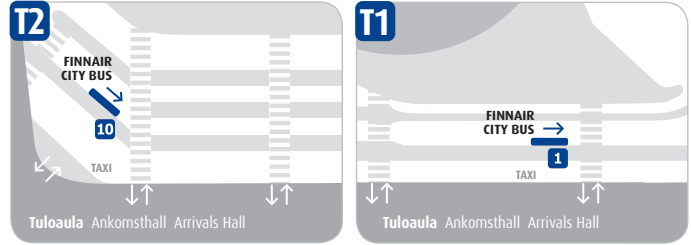

LENTOASEMALTA KESKUSTAAN FRÅN FLYGPLATSEN TILL CENTRUM FROM THE AIRPORT TO THE CENTRE

Terminaali Terminal T2
Laituri Plattform Plattform 10

Terminaali Terminal T1
Laituri Plattform Plattform 1